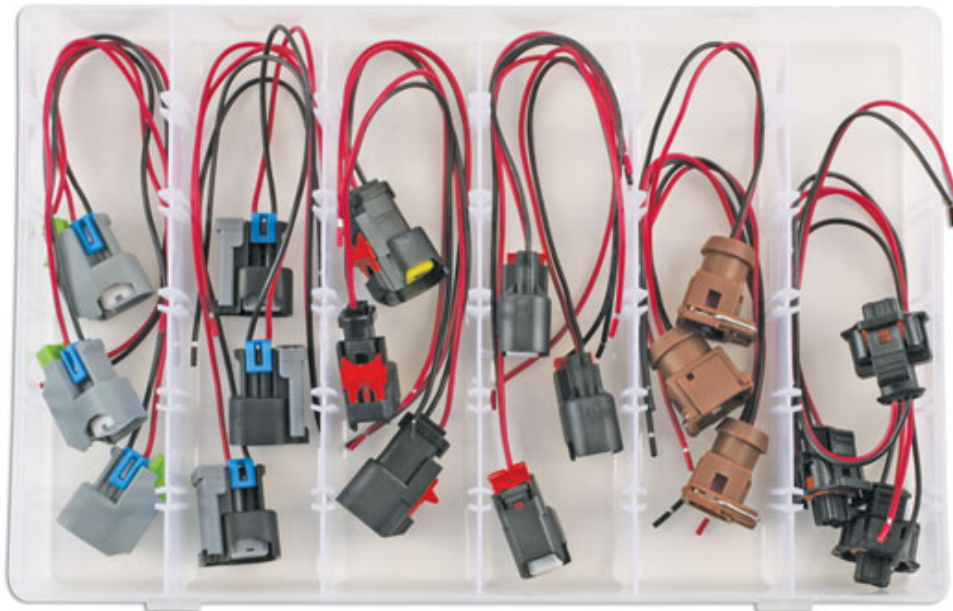

Assorted Bosch Injector Connectors Kit 18pc

Comprehensive range of electrical sensor connectors to Bosch injectors. Three of each type of connector supplied. When removing the injector please use Laser Bosch Injector Extractor, Part No. 7802.

Additional Information

- Kit includes: Bosch EV6 female fuel injector connectors 2-pin (for Toyota), Bosch EV6 female fuel injector connectors 2-pin (for Ford, GM, Chevrolet, Mazda and Jeep) and Bosch EV6 female fuel injector connectors 2-pin.
- Bosch EV6 female fuel injector connectors 2-pin, Bosch EV6 female fuel injector connectors 2-pin and Bosch diesel injector connectors 2-pin (for Ford and Renault).
- All connectors come with 20cm wire harness.
- All connectors available in replacement blister packs (see 'Set Contents' tab for part numbers).
- 18 pieces.